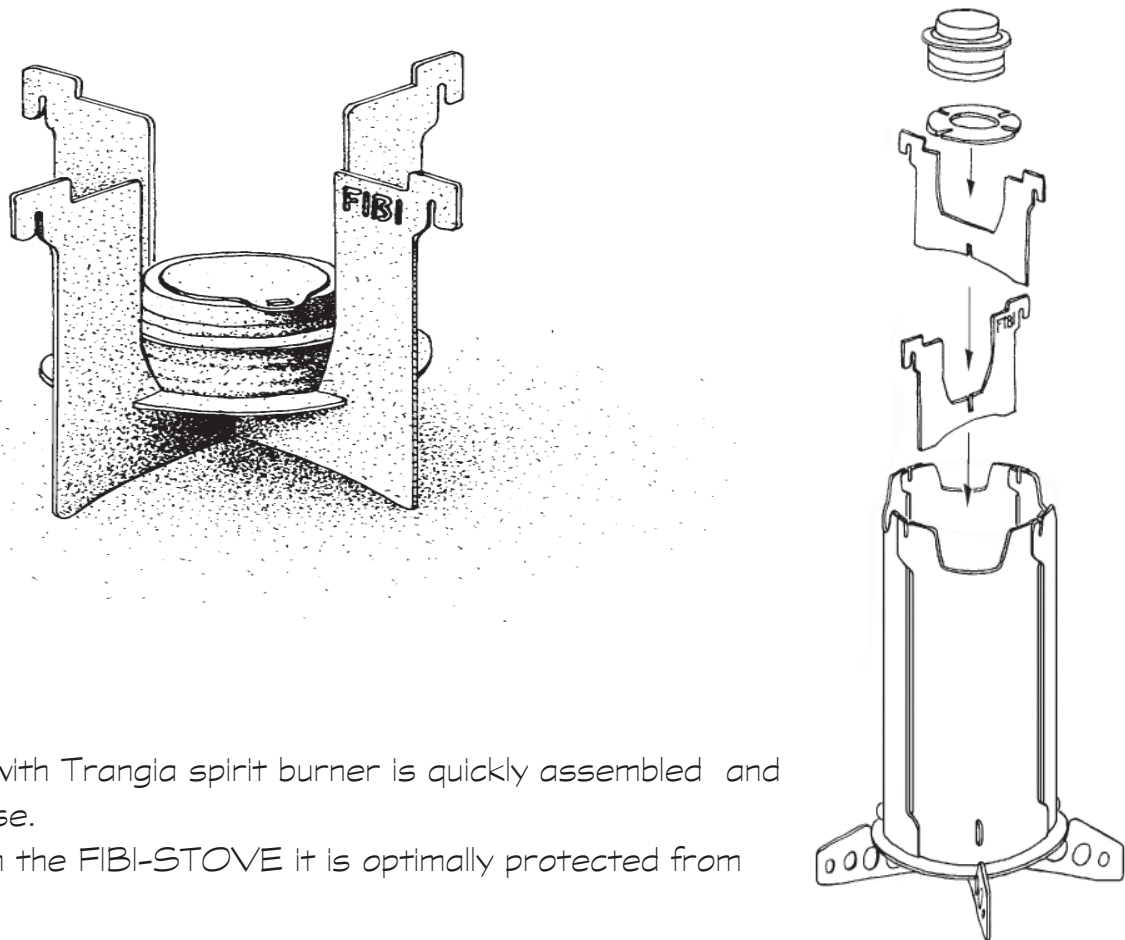

FIBI-STOVE

Adapter for a spirit burner

The insert with Trangia spirit burner is quickly assembled and ready for use.

Operated in the FIBI-STOVE it is optimally protected from wind.

- portable can be stowed in the FIBI-packsack together with the stove
- robust robust rust-free construction
- easy easy assembly thanks to slotted connections
- swiss all parts are made in Switzerland
- dimensions assemlt 12 x 12 x 13,5 cm, dismantled 12 x 13,5 cm, 200 g

Use

Fill the Trangia burner maximally two-thirds full with lighter fluid. For a deduced flame use the top piece with the adjustable opening.

Safety

Under no circumstances fill lighter fluid into the lit or still hot burner.