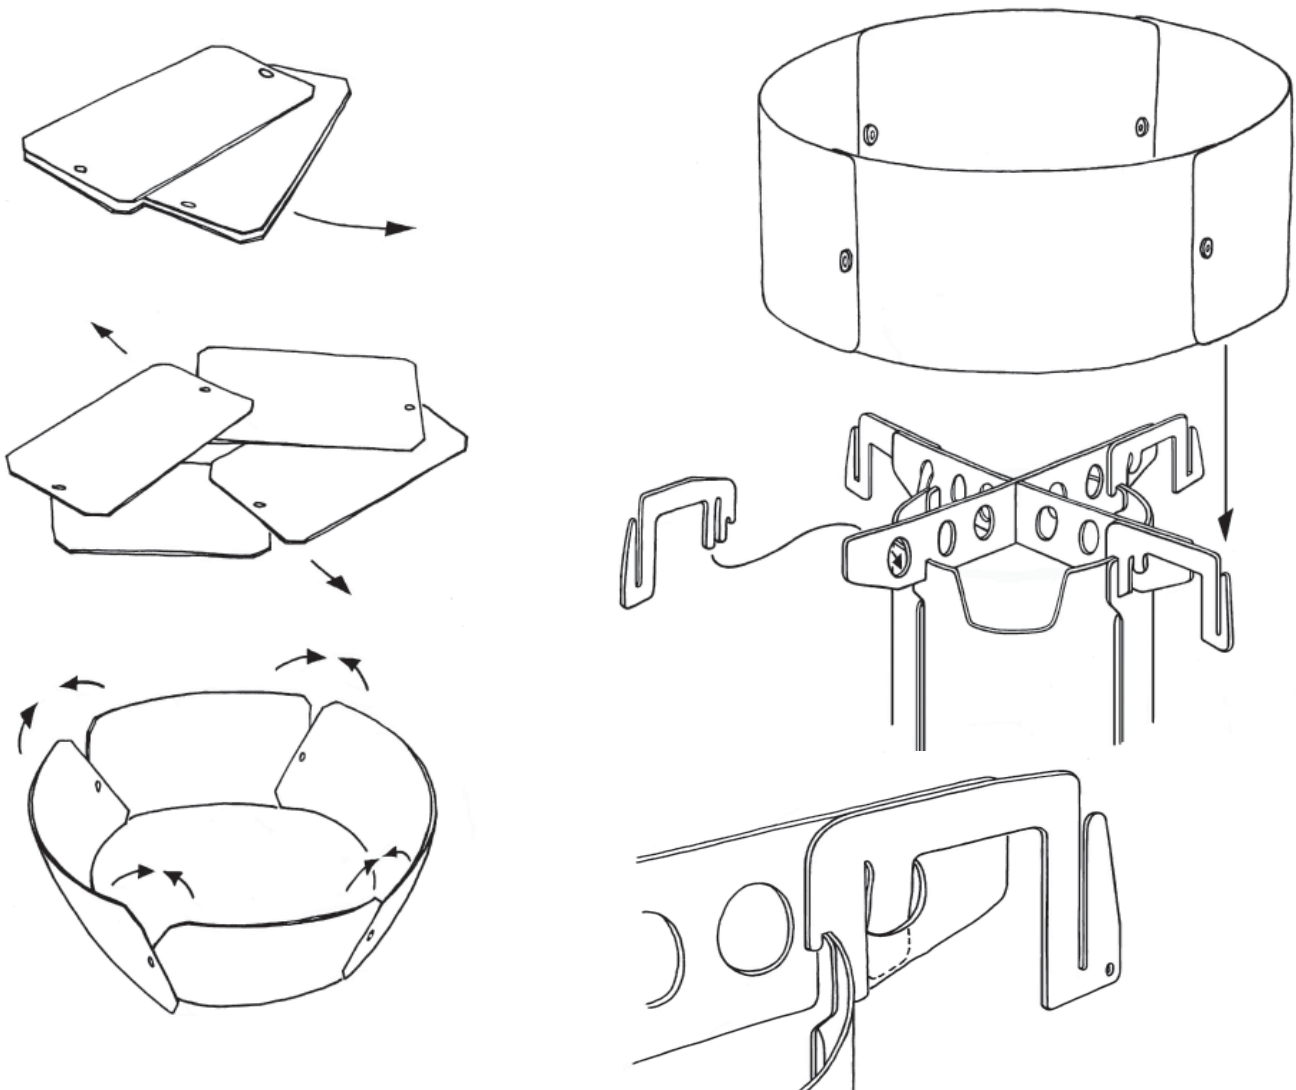

## Windscreen

The windscreen made of four aluminum sheets, these are fixed with metal brackets attached to the FIBI-Stove.

- portable can be stowed in the FIBI-packsack together with the stove
- easy the four aluminum sheets are fixed with rivets and can be easily unfolded.
- swiss all parts are made in Switzerland
- dimensions assemblé Ø 34 x 18 cm, dismantled 30 x 18 cm, 240 g