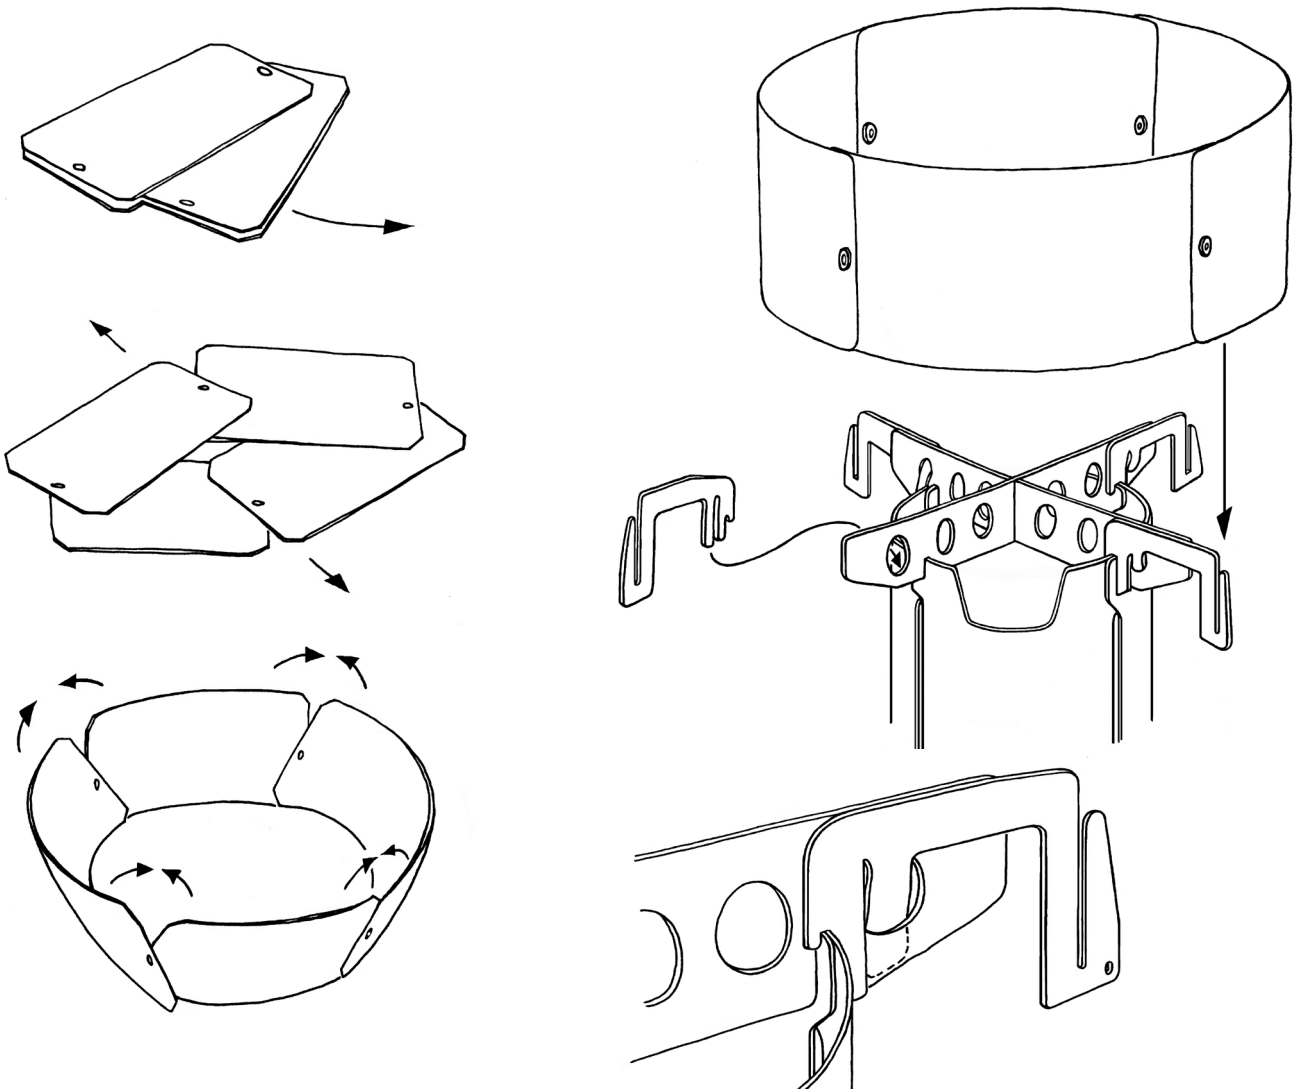

# FIBI-STOVE

## Windscreen

The windscreen made of four aluminum sheets, these are fixed with metal brackets attached to the FIBI-Stove.

- portable can be stowed in the FIBI-packsack together with the stove
- easy the four aluminum sheets are fixed with rivets and can be easily unfolded.
- swiss all parts are made in Switzerland
- dimensions assembled  $\varnothing$  34 x 18 cm, dismantled 30 x 18 cm, 240 g