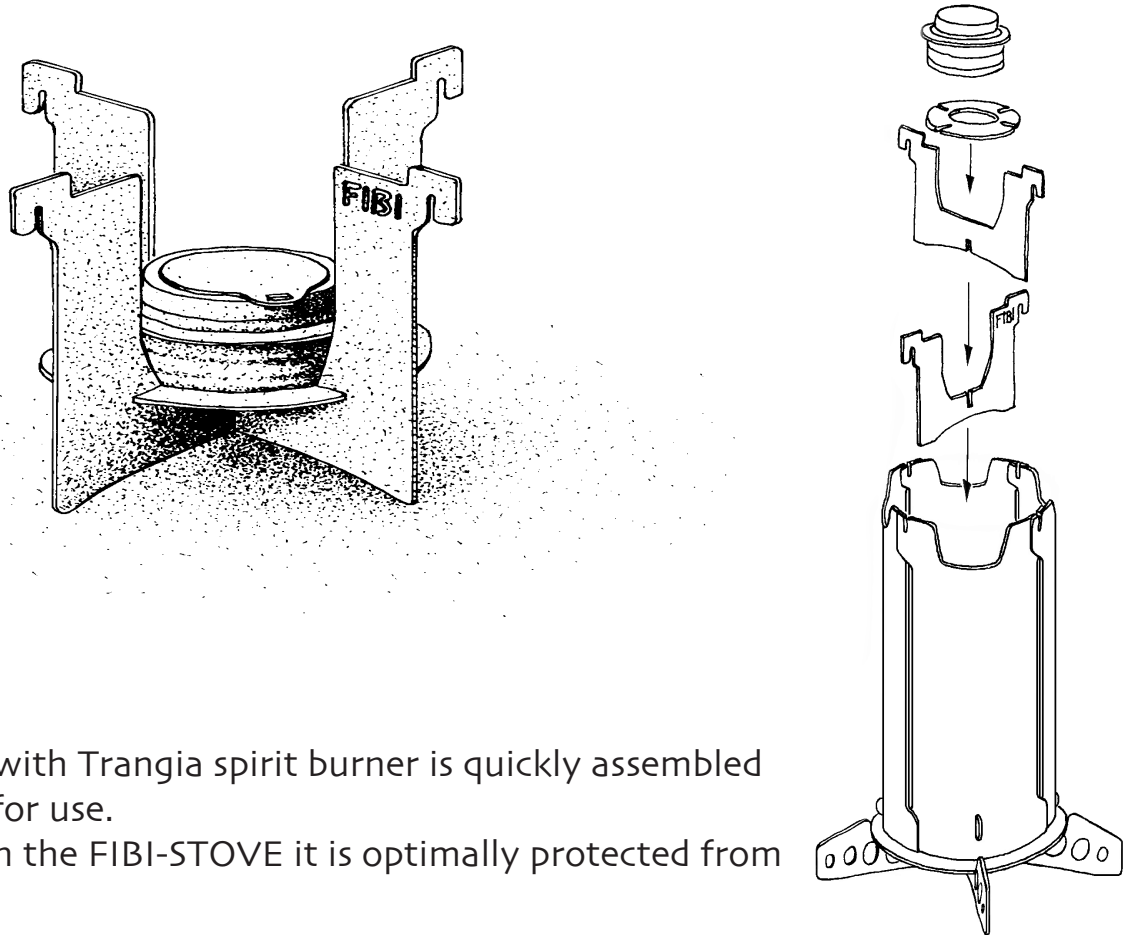

FIBI-STOVE

Adapter for a spirit burner

The insert with Trangia spirit burner is quickly assembled and ready for use.

Operated in the FIBI-STOVE it is optimally protected from wind.

- portable can be stowed in the FIBI-packsack together with the stove
- robust robust rust-free construction
- easy easy assembly thanks to slotted connections
- swiss all parts are made in Switzerland
- dimensions assemblat 12 x 12 x 13,5 cm, dismantled 12 x 13,5 cm, 200 g

Use

Fill the Trangia burner maximally two-thirds full with lighter fluid. For a deduced flame use the top piece with the adjustable opening.

Safety

Under no circumstances fill lighter fluid into the lit or still hot burner.